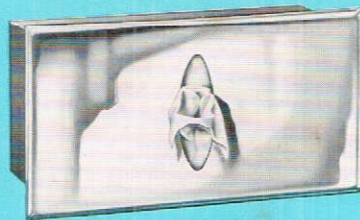

No. K-319

RECESSED MIRROR SHELVES

Decorative value and real usefulness are combined in these Hall-Mack recessed units. Miscellaneous decorative toiletries are instantly within reach. Flanges and shelf rests are of chrome-plated brass—mirrors line the back and sides.

RECESSED KLEENEX HOLDER

This useful unit is another Hall-Mack product that "completes the picture" in fine bathrooms. Nothing shows but the gleaming chrome-plated brass panel, set flush in the wall. Disposable tissues are always handy. The face plate is easily removable for reloading the container behind.