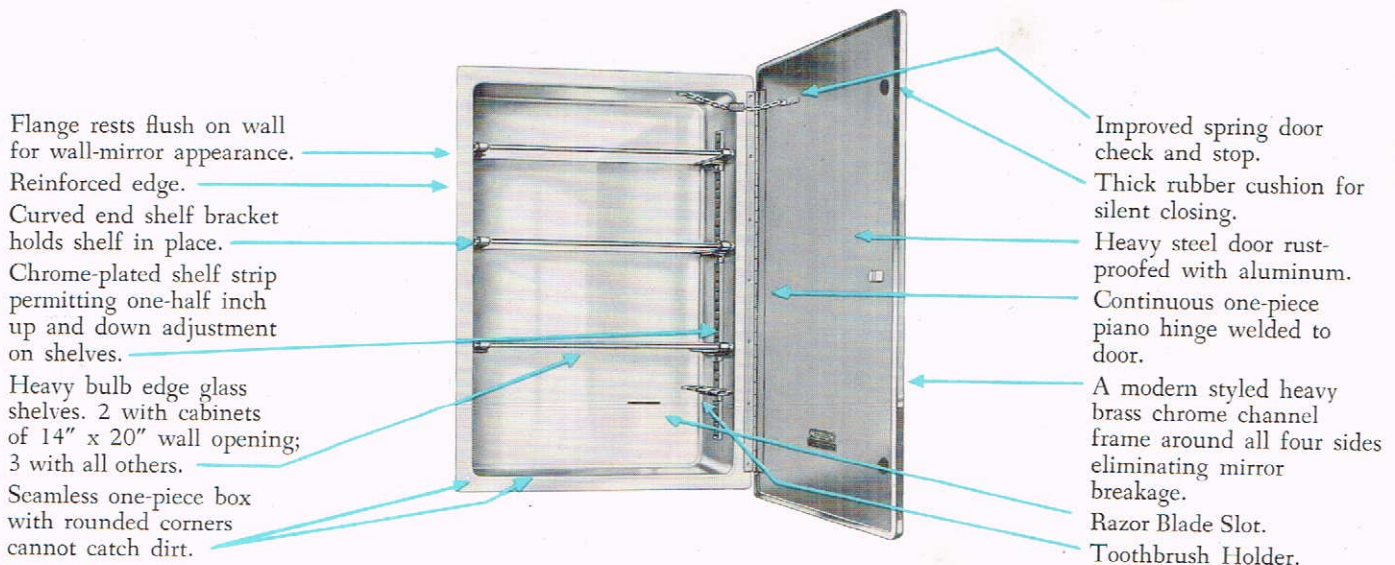

the two cabinets. Each compartment has three fully adjustable glass shelves and a toothbrush holder. There's a handy mirror shelf below the large mirror. Baked enamel interior, light switch and convenience outlet, heavy chromium plating on solid brass, and chrome-bound mirrors are other important Hall-Mack features that make the Hollywood Vanity the finest obtainable for modern residences.

# SEAMLESS STEEL CABINETS WITH LIFETIME PORCELAIN INTERIOR

No. FLP1826

Hall-Mack is the originator and leader in porcelain enameled seamless steel cabinet construction. There are no dirt-catching cracks, crevices or corners. Three gleaming coats of vitreous porcelain are furnace-fused to the interior—gleaming white, easy to clean! Covering the steel door is a brilliant full-length plate glass mirror bound with a chromium-plated brass frame. A

No. P1826

continuous one-piece piano hinge guarantees smooth opening and closing of the door. There are three adjustable glass shelves.

The fluorescent lighted model (above left) has a half pillar of concealed fluorescent light on each side . . . incomparable for shaving or make-up.

## Seamless Porcelain Interior

Flange rests flush on wall for wall-mirror appearance.  
 Reinforced edge.  
 Curved end shelf bracket holds shelf in place.  
 Chrome-plated shelf strip permitting one-half inch up and down adjustment on shelves.  
 Heavy bulb edge glass shelves. 2 with cabinets of 14" x 20" wall opening; 3 with all others.  
 Seamless one-piece box with rounded corners cannot catch dirt.