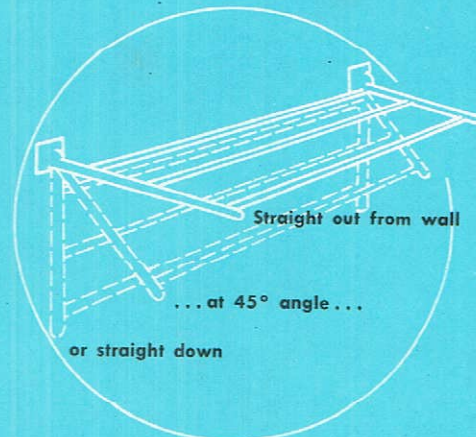

No. 338

Open—ready for use

Turned at the touch of a finger

Closed—flush with wall

## ADJUSTABLE TOWEL RACK

No. 688

No more laundered hosiery hanging across shower bars or dangling from coat hangers on door knobs.  
 No more lumpy piles of towels crowded onto inadequate racks.  
 This Hall-Mack Adjustable Towel Rack has a variety of important uses. It is adjustable to three positions — straight out, 45°, or down... with a simple pressure of the fingers. It provides extra towel bar room when needed, and it drops down out of the way when not in use — an important feature where bathroom space is limited.