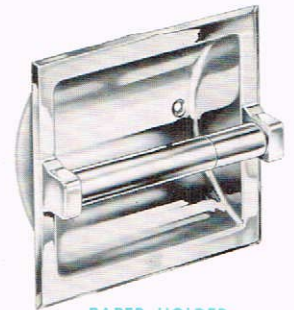

## CONCEALED LAVATORY UNIT

One of the most practical—and popular—accessories in the Hall-Mack line is this Concealed Lavatory Unit. Soap, tumbler and toothbrush are ready at the touch of a finger... yet smartly concealed from view when not in use! These bathroom necessities are mounted on a chromium-plated panel which revolves so as to entirely conceal them when not needed. When the unit is closed, only the chromium panel surface is visible. The soap tray is removable for easy cleaning. This unit is designed so that it is perfectly suited for use with all other Hall-Mack Accessories.

PAPER HOLDER  
No. 675

SOAP HOLDER  
No. 120

RECTANGULAR TOWEL BAR  
No. 192

TUMBLER AND  
TOOTHBRUSH HOLDER  
No. 130

PAPER HOLDER  
No. 175

Pictured on these pages are only a few representative accessories. Ask your plumbing, tile or hardware dealer to show you the complete Hall-Mack catalog.

# Bathroom Cabinets by **HALL-MACK**

TRADE MARK REG. U. S. PAT. OFF.

THERE ARE NO FINER medicine cabinets available than Hall-Mack. Lifetime porcelain or baked enamel interiors, seamless cabinet bodies, chromium-plated channel-bound mirror doors, better, more efficient lighting — these are important features you find in Hall-Mack Cabinets. In the wide selection available you'll discover the cabinets to fit perfectly into your bathroom furnishing scheme, and perfectly, too, into your building budget. Three Hall-Mack models are described on these pages, and detailed information on many other models is available on request.