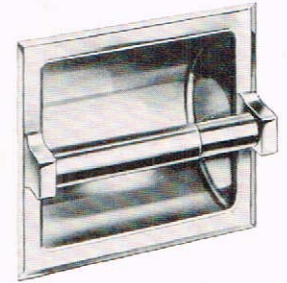

## CONCEALED LAVATORY UNIT

One of the most practical—and popular—accessories in the Hall-Mack line is this Concealed Lavatory Unit. Soap, tumbler and toothbrush are ready at the touch of a finger... yet smartly concealed from view when not in use! These bathroom necessities are mounted on a chromium-plated panel which revolves so as to entirely conceal them when not needed. When the unit is closed, only the chromium panel surface is visible. The soap tray is removable for easy cleaning. This unit is designed so that it is perfectly suited for use with all other Hall-Mack Accessories.

# HALL-MACK

SQUARE TOWEL BAR  
No. 394

TUMBLER AND  
TOOTHBRUSH HOLDER  
No. 330

SOAP HOLDER  
No. 322

PAPER HOLDER  
No. 375

SQUARE TOWEL BAR  
No. 694

SOAP HOLDER  
No. 622

TUMBLER AND  
TOOTHBRUSH HOLDER  
No. 630

PAPER HOLDER  
No. 675

SOAP HOLDER  
No. 120

RECTANGULAR TOWEL BAR  
No. 192

TUMBLER AND  
TOOTHBRUSH HOLDER  
No. 130

PAPER HOLDER  
No. 175

Pictured on these pages are only a few representative accessories. Ask your plumbing, tile or hardware dealer to show you the complete Hall-Mack catalog.